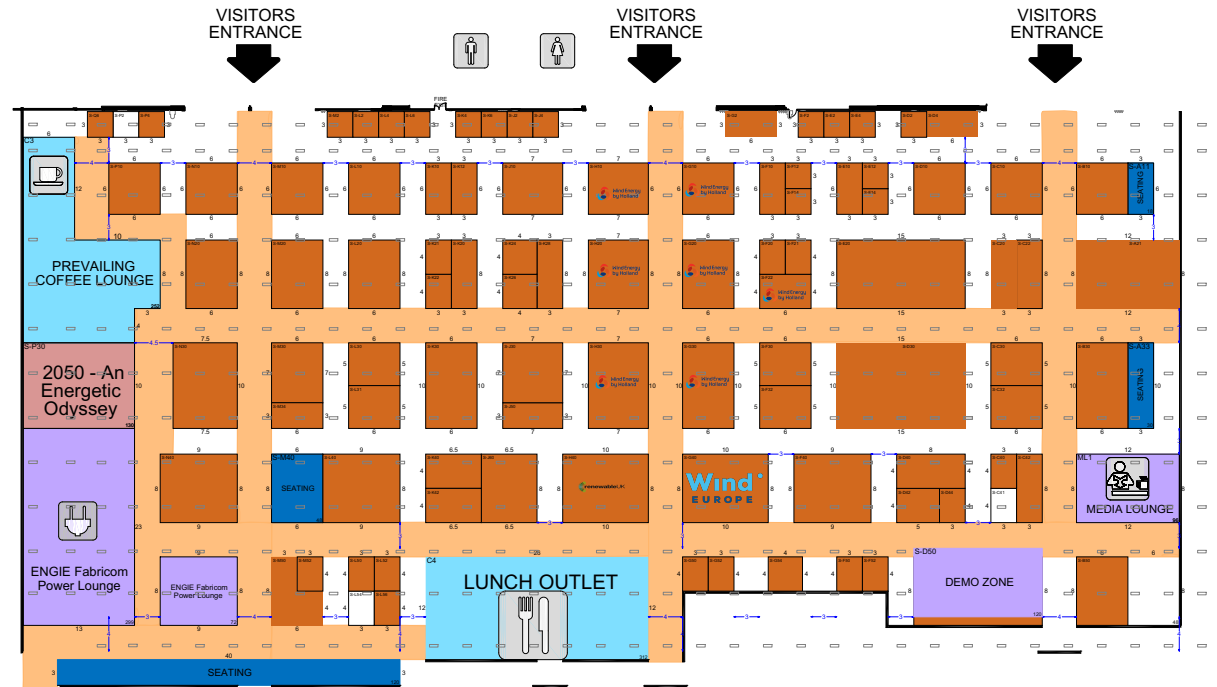

Floorplan

Tube/DLR

Taxi stop

Parking

Offshore Wind Energy 2017 Conference & Exhibition

Floorplan

South Hall

Available
 Blocked
 Contracted
 Reserved

Floorplan

North Hall

Available
 Blocked
 Contracted
 Reserved